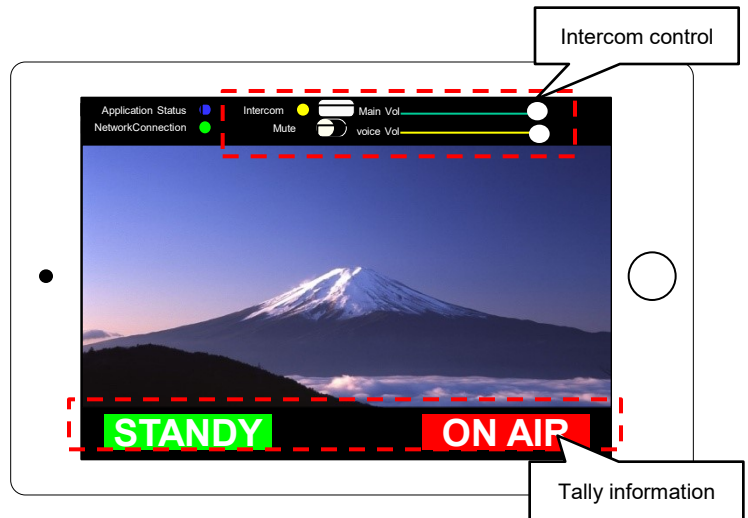

2 Features

- Easy operation by only pushing the buttons on the control panel.
- External tally information from the switcher can be transmitted when connected to a switcher.
- Intercom function has capability of switching “Send to all tablets” or “Individual conversation”.
- The dedicated application is used for display of the tally information and intercom communication.
- TMC’s voice filter features, such as echo canceller and so on, provide clear voice reception. Microphone amplifier and speaker amplifier to support various headsets are built-in.

URL: <https://www.tmath.co.jp/en/>

4 Example of use

When you connect to the Encoder and each time you push the tally button on the control panel, the corresponding tally information on the tablet screen is shown or hidden.

Control Panel

Decoder Application

- The frame and text color of the tally information can be changed. You can choose from red, orange, yellow, green, blue, indigo, purple, white, and black.
- Tally information can be specified and created in alphabets of up to 8 characters.

5 Specifications

Tally Input	GPI input (D-sub 25 pins, female) TSL input (D-sub 9 pins female)
Encoder Connect I/F	USB Type B (female)
Headset Connect I/F	Cannon XLR type 4 pins (female)
Button Switches	46 pieces
External Dimension	7.09 (W) x 7.14 (H) x 2.61 (D) inches
Power Supply	USB Bus Power