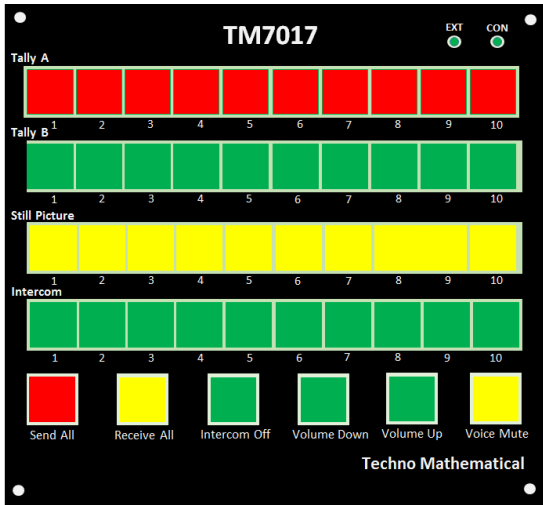

URL: <https://www.tmath.co.jp/en/>

4 Example of use

When you connect to the Encoder and each time you push the tally button on the control panel, the corresponding tally information on the tablet screen is shown or hidden.

Control Panel

Decoder Application

- The frame and text color of the tally information can be changed. You can choose from red, orange, yellow, green, blue, indigo, purple, white, and black.
- Tally information can be specified and created in alphabets of up to 8 characters.