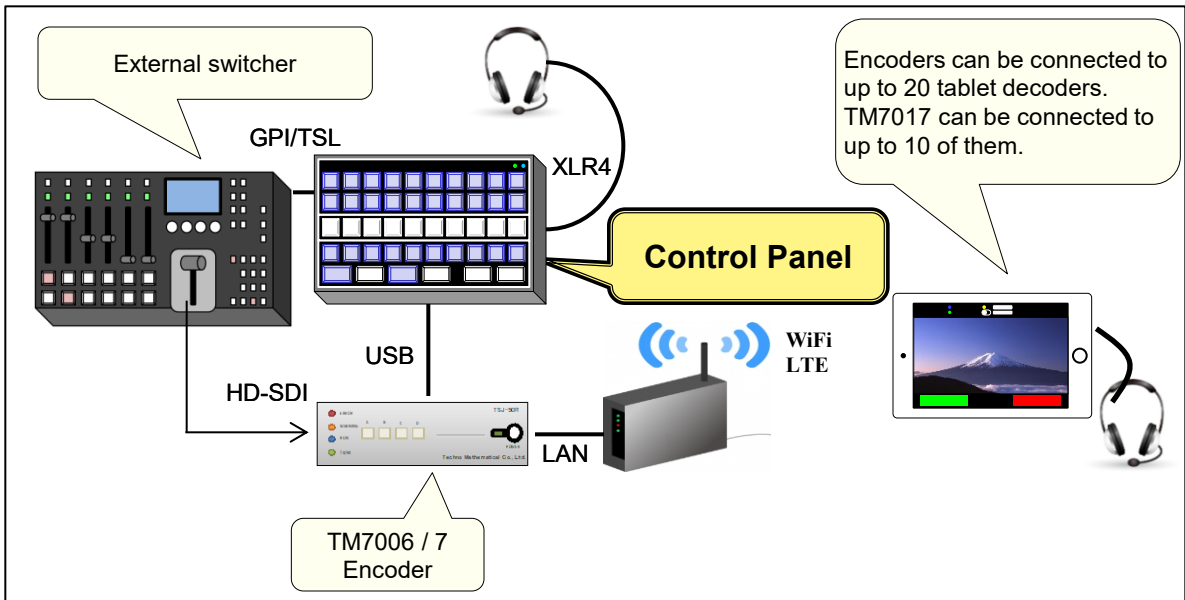

3 System Configuration

Contact Information

7F, Gotanda NN Bldg., 2-12-19, Nishi-gotanda, Shinagawa-ku, Tokyo 141-0031

Techno Mathematical Co., Ltd.

TEL: +81-3-3492-3633

Email: info-sales@tmath.co.jp

FAX: +81-3-3492-3631

URL: <https://www.tmath.co.jp/en/>